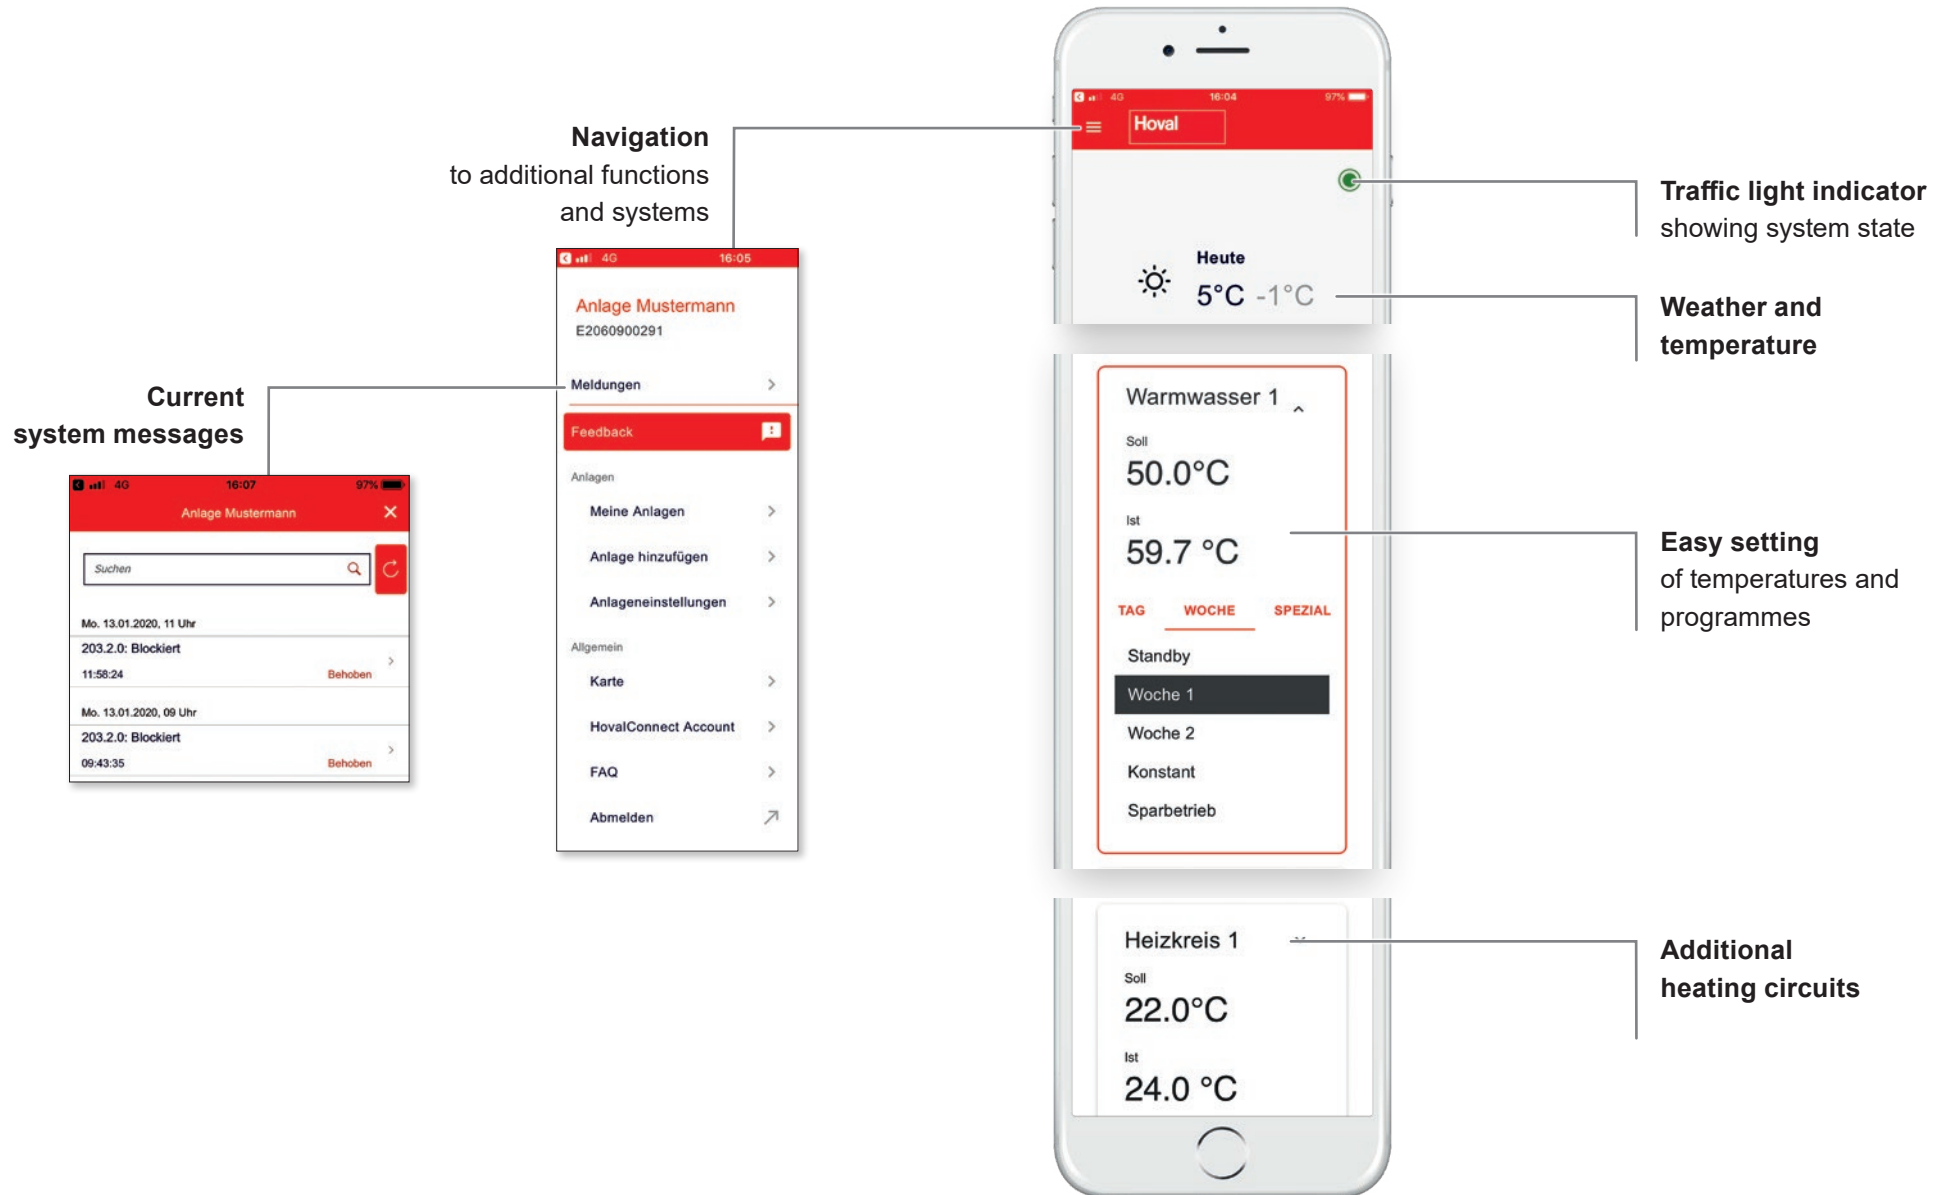

## Functional overview: web browser (PC, laptop)

Navigation to additional functions and systems

Easy setting of temperatures and programmes

Current system messages

Clear "dashboard" showing weather and temperature

Historic data for available energy meters (if installed)

## Functional overview: mobile app (smartphone)

[www.hoval.com/connect](http://www.hoval.com/connect)