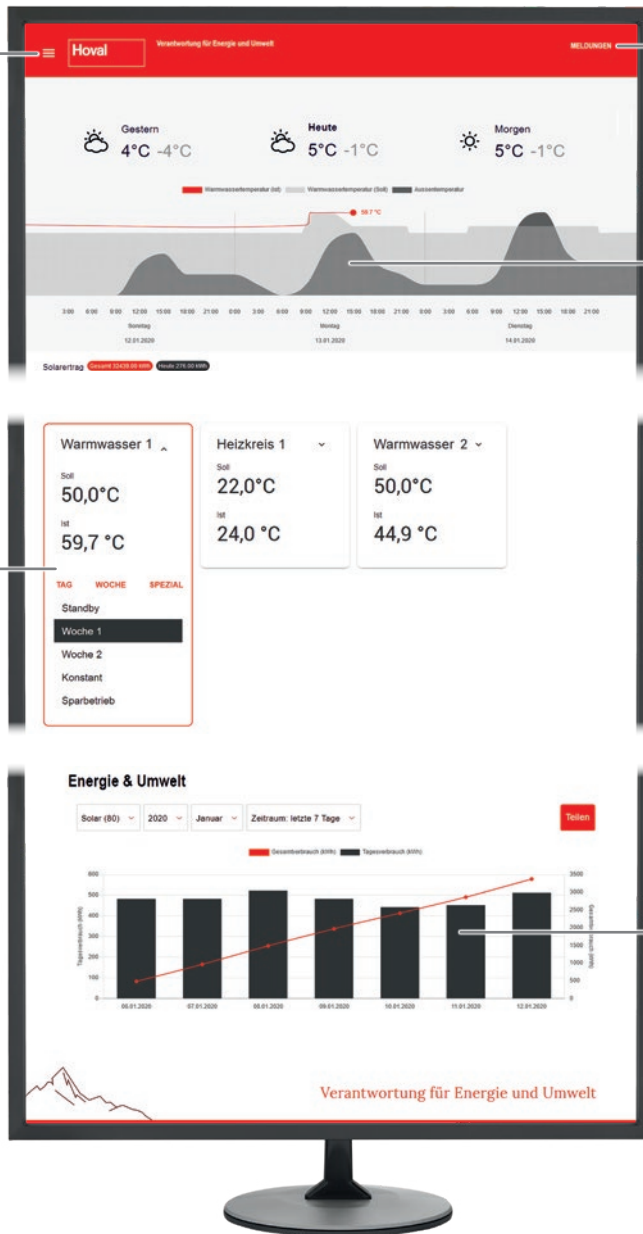

**HovalConnect**

Functional overview

With HovalConnect,  
I can control my heating  
online.

**Hoval**

## Functional overview: web browser (PC, laptop)

Navigation to additional functions and systems

Easy setting of temperatures and programmes

Current system messages

Clear "dashboard" showing weather and temperature

Historic data for available energy meters (if installed)